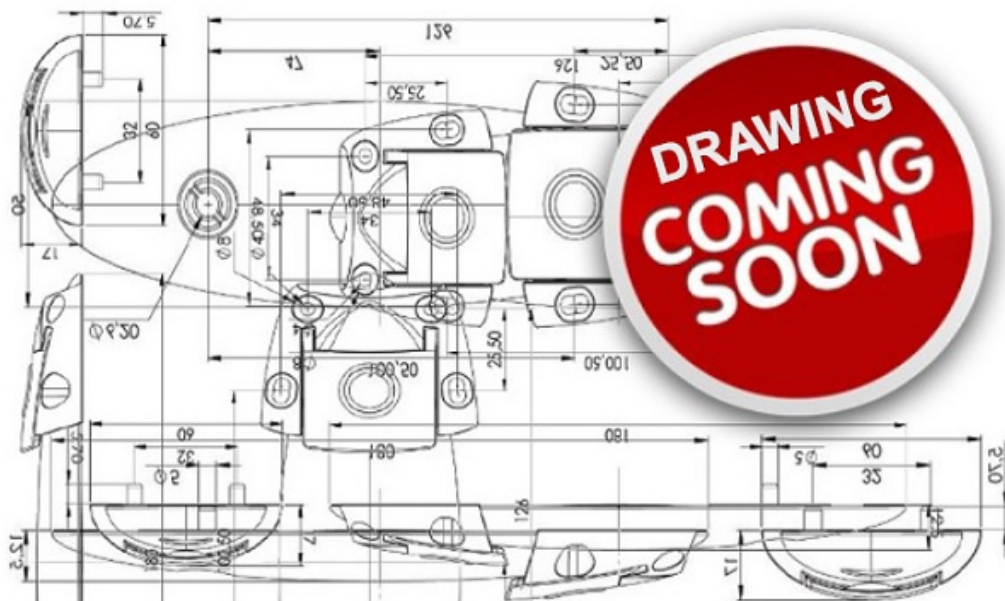

PRODUCT SHEET

Description:

External Power Supply,F/Mifare1 "Mini" Lock,W/1,5 Mtr. Cable Can give Power to 5-8 Locks

Item number:

14.60.274-0

Units	Box	Carton	HS Code	Barcode
Pcs.	1	12	8301600090	 5704866505895